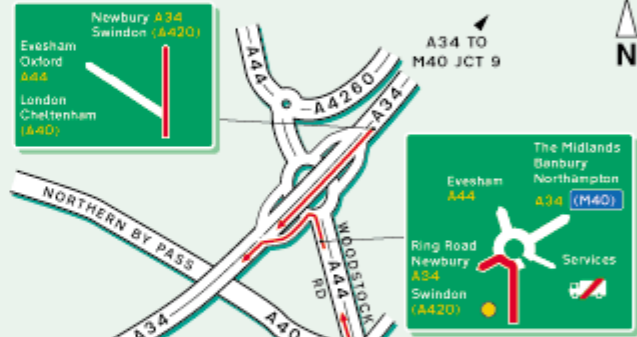

OXFORD CAPITAL PARTNERS