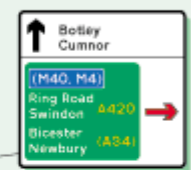

OXFORD CAPITAL PARTNERS