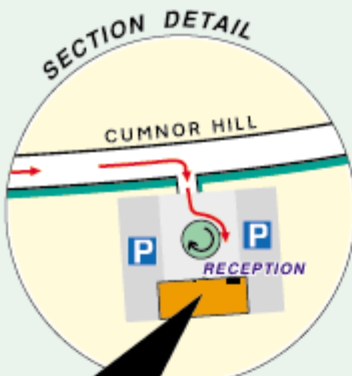

OXFORD CAPITAL PARTNERS

201 Cumnor Hill
Oxford
OX2 9PJ

T: 01865 860 760
F: 01865 860 761
W: www.oxcp.com

By Rail, Oxford Station.
Approximately 10 minutes by taxi.
For information on train operators and times phone National Rail Enquiries on 0845 7484950.

By Air, Heathrow Airport.
Approximately 1 hours drive.

OXFORD CAPITAL PARTNERS